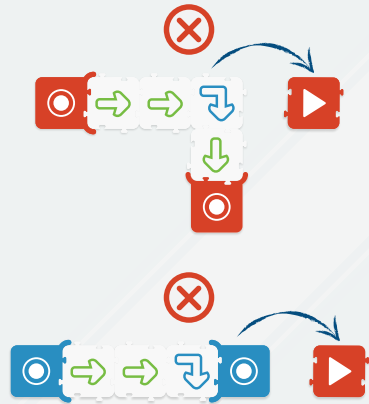

1 Turn KUBO on

2 Place KUBO on TagTile

3 Build route on map

FUNCTIONS

LOOPS

RECURSIVE FUNCTIONS

SUBROUTINES